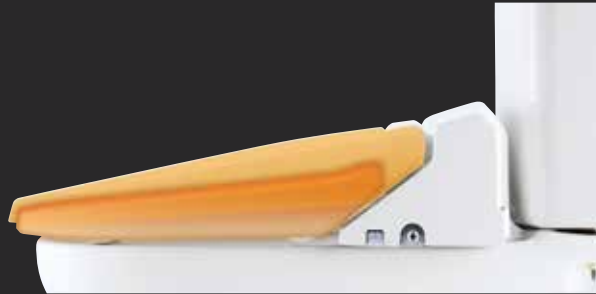

フルオート 機能

Fully Automatic Capabilities

01 Auto Open & Close Lid

Toilet lid opens automatically when you approach the toilet and closes as you walk away.

02 Pre-Mist Spray

Pre-mist bowl spray wets the interior surface of the toilet bowl before use, making it harder for waste stains to stick to the surface.

03 Power Saving

Conserves power by automatically lowering the temperature of both toilet seat and water when not in use.